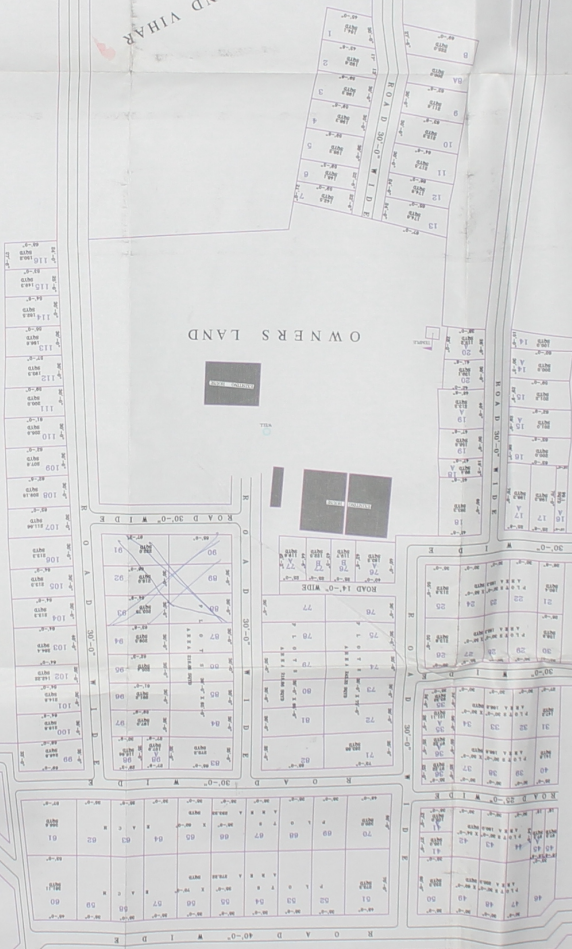

GREEN TOWN

TO JAIPUR

MAIN BENAR ROAD

TO BENAR

YOU ARE HERE
GREEN TOWN

LOTS OF ANAND VIHAR

LOTS OF GREEN PARK

OWNERS LAND

AREA ANALYSTS
SOPT 1398
ROAD AREA 7283
TOTAL AREA 11013
RE-
KHASRA NO. 45 TO 461 & 469 TO 471
KANMAL JAIPUR BOHKA
TITH DIST. JAIPUR

SCALE : 1 INCH = 50'-0"

12

12