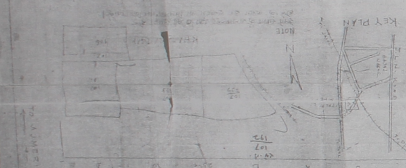

SCHEME PLAN OF HINDI NAGAR, BHARATI
BHAWANNIKRMA SANKARI SMITHI PUDON TON
ROAD JAJPUR DISTRICT 521/15, SOFT TO JAJPUR

AREA ANALYSIS
1. RESIDENTIAL : 55.70%
2. ROAD : 20.70%
3. FLD : 23.60%
TOTAL AREA : 100/