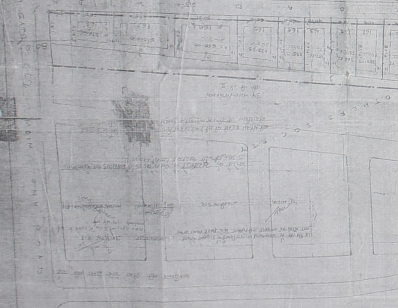

SCHEME PLAN OF BHIMNAGAR BHARAT
 BHAVAN NIRMAL SYAHARI SMITI LTD ON 10%
 ROAD JAIPUR UNIT No. 6 SCALE: 1:5000 TO 1:10000

AREA ANALYSIS
 ROAD 23.77%
 RESIDENTIAL 1.81%
 2.77%
 1.49%
 19.60%
 100%

NOTE:
 1. The site is shown in red and is bounded by the following roads: ...
 2. The site is shown in red and is bounded by the following roads: ...
 3. The site is shown in red and is bounded by the following roads: ...