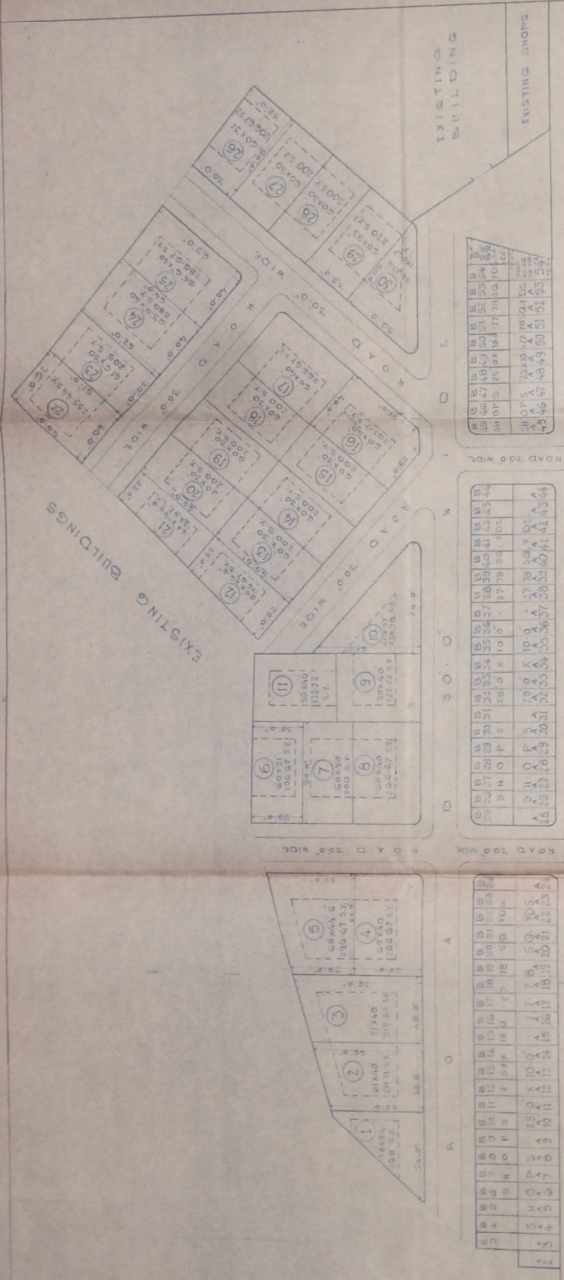

3

APPROACH PLAN

NIRMAL NAGAR

LAYOUT PLAN OF SHOPS & PLOTS IN NIRMAL NAGAR AT BAINAD ROAD, JAIPUR SCHEME OF BHARAW GRAH NIRMAN SAHAKARI SAMITI LTD. REG. NO. 3122/L SCALE: 40:1
 KHASRA NO. 80, 81 VILLAGE - VOYETAWALA, TEHSIL & DISTT. - JAIPUR

B A I N A D R O A D

P R O P O S E D L O H A M A N D I

APPROACH PLAN

NIRMAL NAGAR

LAYOUT PLAN OF SHOPS & PLOTS IN NIRMAL NAGAR AT BAINAD ROAD, JAIPUR SCHEME OF BHARAV GRAH NIRMAL SAHAKARI SAMITI LTD. REG. NO. 3122/L SCALE-40:11 KHASRA NO. 80, 81, VILLAGE-VOYETAWALA TEHSIL & DISTT- JAIPUR