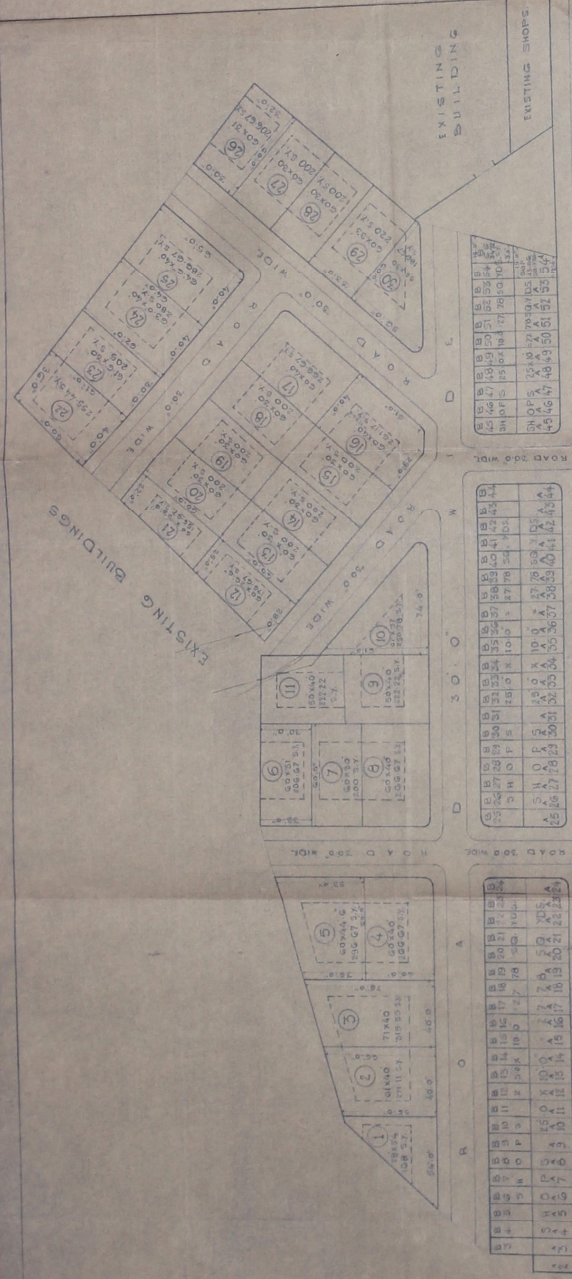

3

APPROACH PLAN

NIRMAL NAGAR

LAYOUT PLAN OF SHOPS & PLOTS IN NIRMAL NAGAR AT BAINAD ROAD, JAIPUR SCHEME OF BHARAW GRAH NIRMAN SAHAKARI SAMITI LTD. REG. NO. 3122/L SCALE: 40:1
 KHASRA NO. 80, 81 VILLAGE - VOYETAWALA, TEHSIL & DISTT. - JAIPUR

B A I N A D R O A D

P R O P O S E D L O H A M A N D I

APPROACH PLAN

NIRMAL NAGAR

LAYOUT PLAN OF SHOPS & PLOTS IN NIRMAL NAGAR AT BAINAD ROAD, JAIPUR SCHEME OF BHARAV GRAH NIRMAL SAHAKARI SAMITI LTD. REG. NO. 3122/L SCALE-40:11 KHASRA NO. 80, 81, VILLAGE-VOYETAWALA TEHSIL & DISTT- JAIPUR