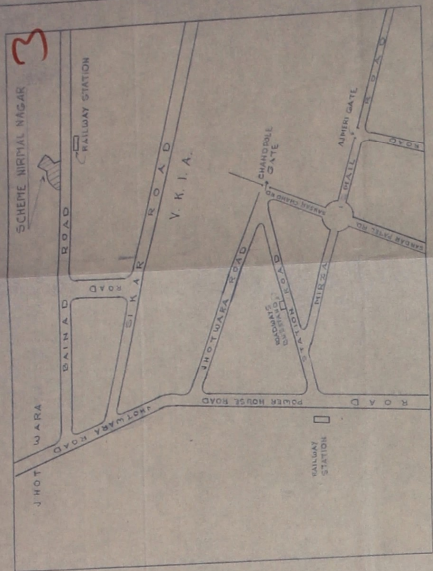

3

APPROACH PLAN

NIRMAL NAGAR

LAYOUT PLAN OF SHOPS & PLOTS IN NIRMAL NAGAR AT BAINAD ROAD, JAIPUR SCHEME OF BHARAW GRAH NIRMAN SAHAKARI SAMITI LTD. REG. NO. 3122/L SCALE: 40:1
 KHASRA NO. 80, 81 VILLAGE - VOYETAWALA, TEHSIL & DISTT. - JAIPUR