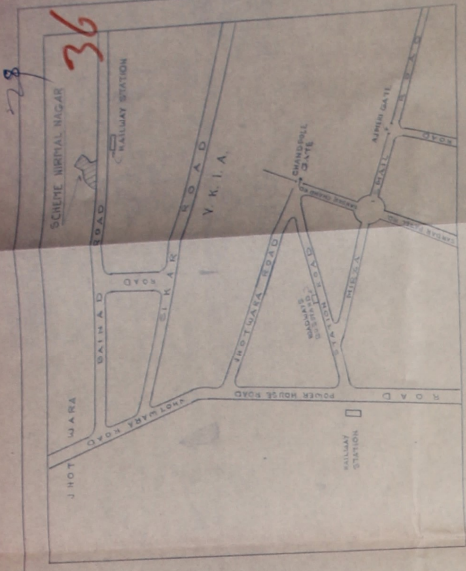

APPROACH PLAN

NIRMAL NAGAR

LAYOUT PLAN OF SHOPS & PLOTS IN NIRMAL NAGAR AT BAINAD ROAD, JAIPUR SCHEME OF BHARAV GRAH NIRMAL SAHAKARI SAMITI LTD. REG. NO. 3122/L SCALE-40:11 KHASRA NO. 80, 81, VILLAGE-VOYETAWALA TEHSIL & DISTT- JAIPUR