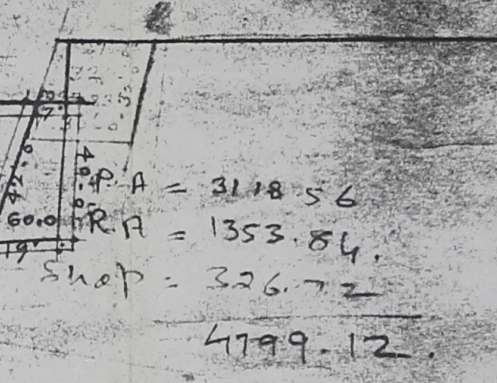

PROPOSED LAYOUT PLAN OF RAM NAGAR "H" EXTENSION AT SIVERAGE FARM NEAR SODALA JAIPUR UNDER THE VIKAS BHAVAN NIRMAN SAHAKARI SAMITI, JAIPUR

SCALE = 1" = 40'-0"

ROADS

$PA = 3118.56$
 $RA = 1353.84$
 $Shop = 326.72$
 4799.12