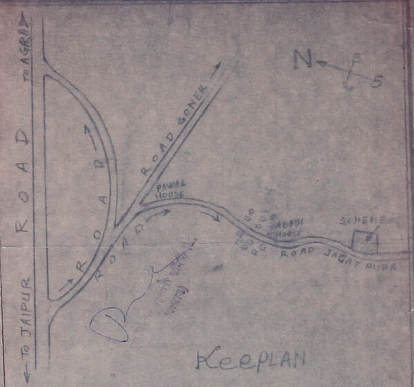

41

22

LAY-OUT PLAN OF SHANTI PRAKASH
NAGAR UNDER THE HATHROI GADDI GRAH
NIRMAN SAHAKARI SAMITI LTD JAIPUR
AT AGRA TO JAGAT PURA ROAD NEAR R. STATION

PLOTS AREA	8312.00 SQ YDS
SHOPS "	823.15 " "
ROADS "	252.45 " "
TOTAL LAND AREA	9387.60 SQ YDS

TO AGRA ROAD TO JAGAT PURA STATION

SCALE 1" = 40 FEET

S. NO 2