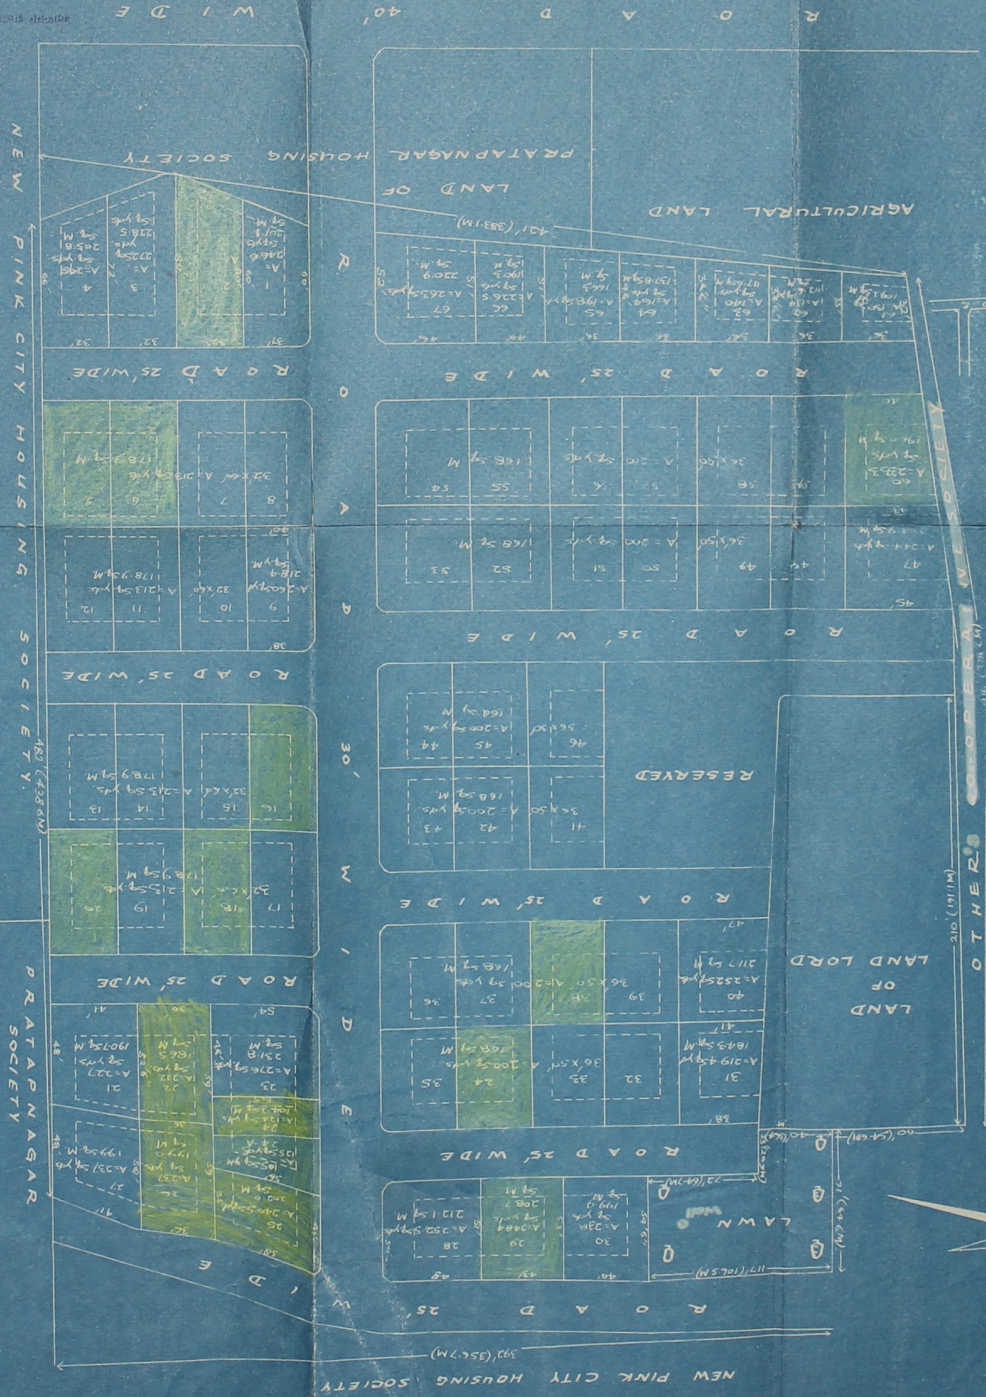

PROPOSED LAY-OUT PLAN OF PLOTS IN PRATA P NAGAR HOUSING CO-OPERATIVE SOCIETY LTD.
AT TONK FATAK, JAIPUR.

SCALE 40'=1 INCH

SCHEME NO. 8-C

Proposed Lay-out Plan of Plots in Patanj Nagar Housing Co-operative Society Ltd. AT JONK FATAK, JAIPUR.

NEW PINK CITY HOUSING SOCIETY

PATANJ NAGAR HOUSING SOCIETY

PATANJ NAGAR HOUSING SOCIETY

PATANJ NAGAR HOUSING SOCIETY

PATANJ NAGAR HOUSING SOCIETY

SCALE 40" = 1" INCH

SCHEME NO. 8-C

PLOT 2