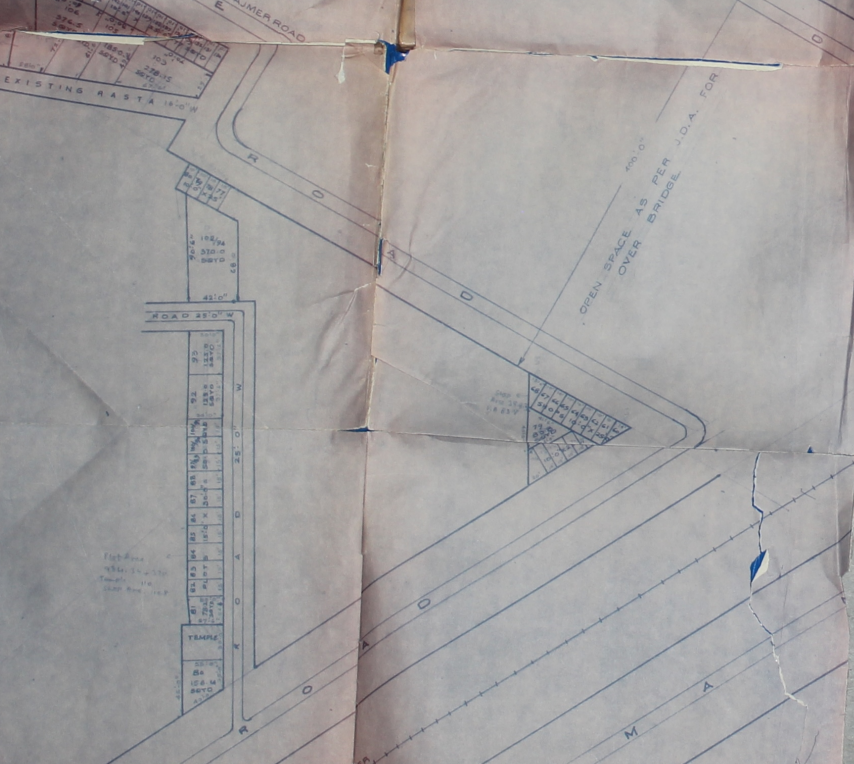

58

VIKAS NAGAR - C

58

REFERENCES

AIPUR

AREA ANALYSIS	
PLOT AREA	15331
ROAD AREA	1337
SHOP AREA	1162
FACILITY AREA	1162
TOTAL AREA	19002

REGN NO 2544/L

LAY OUT PLAN OF
VIKAS NAGAR - C
 OF SHANKER BHAWAN NIRMAN
 SAHAKARI SAMITI LTD; AT DELHI-
 BIKANER BYE PASS ROAD / BENAR
 ROAD. J A I P U R.
 SCALE : 30 FEET TO AN INCH