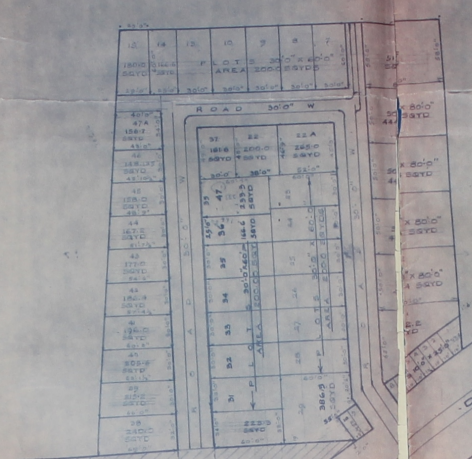

58

VIKAS NAGAR - C

58

REFERENCES

AIPUR

AREA ANALYSIS	
PLOT AREA	15331
ROAD AREA	1337
SHOP AREA	1162
FACILITY AREA	1162
TOTAL AREA	19002

REGN NO 2544/L

LAY OUT PLAN OF
VIKAS NAGAR - C
 OF SHANKER BHAWAN NIRMAN
 SAHAKARI SAMITI LTD; AT DELHI-
 BIKANER BYE PASS ROAD / BENAR
 ROAD. J A I P U R.
 SCALE : 30 FEET TO AN INCH