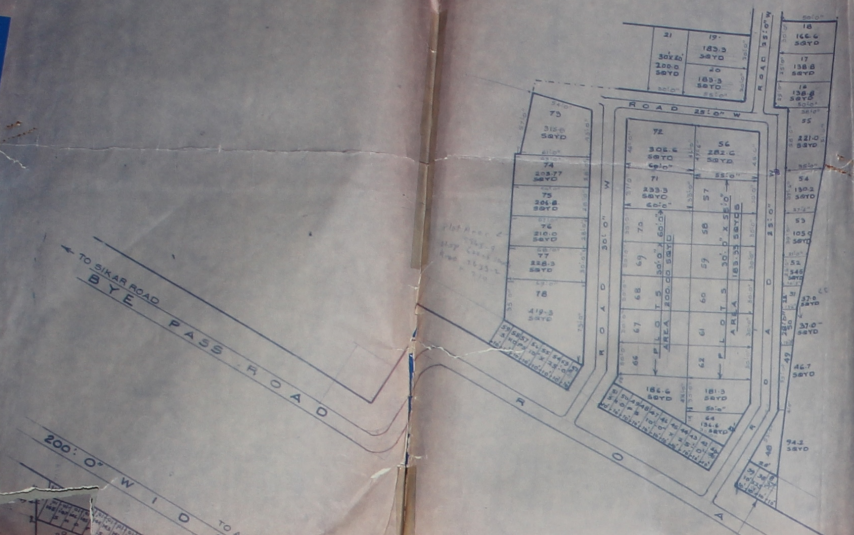

58

VIKAS NAGAR - C

58

REFERENCES

AIPUR

AREA ANALYSIS	
PLOT AREA	15331
ROAD AREA	1337
SHOP AREA	1162
FACILITY AREA	1162
TOTAL AREA	19002

REGN NO 2544/L

LAY OUT PLAN OF
VIKAS NAGAR - C
 OF SHANKER BHAWAN NIRMAN
 SAHAKARI SAMITI LTD; AT DELHI-
 BIKANER BYE PASS ROAD / BENAR
 ROAD. J A I P U R.
 SCALE : 30 FEET TO AN INCH